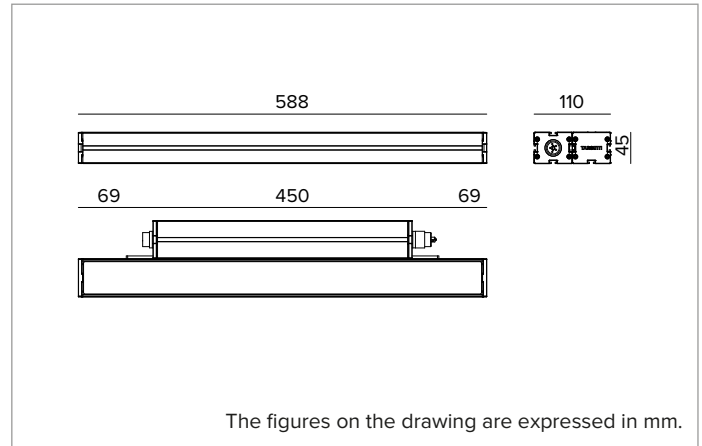

E0542GRH830ELBA | JEDI NOVA 55 Projector Side Box

Adjustable linear LED projector

	3000K	H(m)	D1(m)	D2(m)	E _{max} (lx)		
	Ra80	18°	75°				
Fixture Power	23W	1	0.32	1.54	4590		
Source Flux	3628lm	2	0.64	3.07	1148		
Fixture Flux	2756lm	3	0.96	4.61	510		
Efficacy	120lm/W	4	1.28	6.15	287		
TS2102	I _{max} =1265cd/klm	I _{max}	4590cd	5	1.60	7.68	184

Colour and finish: Black anodized

Dimensions: L=588mm

Weight: 3.2Kg

Version: STANDARD

Degree of protection: IP66,IP67,IP68,IP69

Mechanical Resistance: IK07

ELECTRICAL CHARACTERISTICS

Integrated driver available in the ON-OFF version (positioned laterally to the optical body). Supplied with through-wiring with longitudinal sealing IN/OUT panel connectors (the sealing limits the risk of humidity raising towards the driver/optical body). Luminaire compliant with EN 60598-2-22 for power supply from a centralised emergency system CPSS (Central Power Supply System), not incorporated in the luminaire - high risk areas excluded. The default power and flux are 100% in AC and 100% in DC.

Cable diameter range from 7 to 12mm.

Code
A118

A118

Male/female IP66/IP68 connector kit.

5 poles (STANDARD 3G2,5mm² MAX, DALI 5G1,5mm² MAX).

Cable diameter range from 7 to 12mm.

Due to the technological evolution of the electronic components, the data provided may be updated, and as such, confirmation must be requested during the order process.